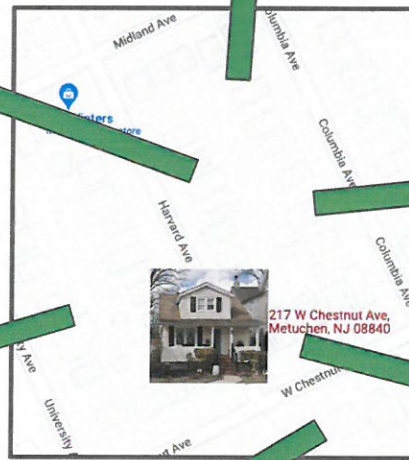

217 W. Chestnut, Metuchen, NJ

Current

Future

**Similar Renovated / New  
nearby 217 W. Chestnut**

208 Harvard

200 Midland  
(CORNER LOT)

219 Columbia

216 University

200 & 206 W Chestnut

South East Corner with adjacent property on right (from Chestnut Ave.)

North West Corner (from Harvard Ave.)

West Side (Left) (from Harvard Ave.)