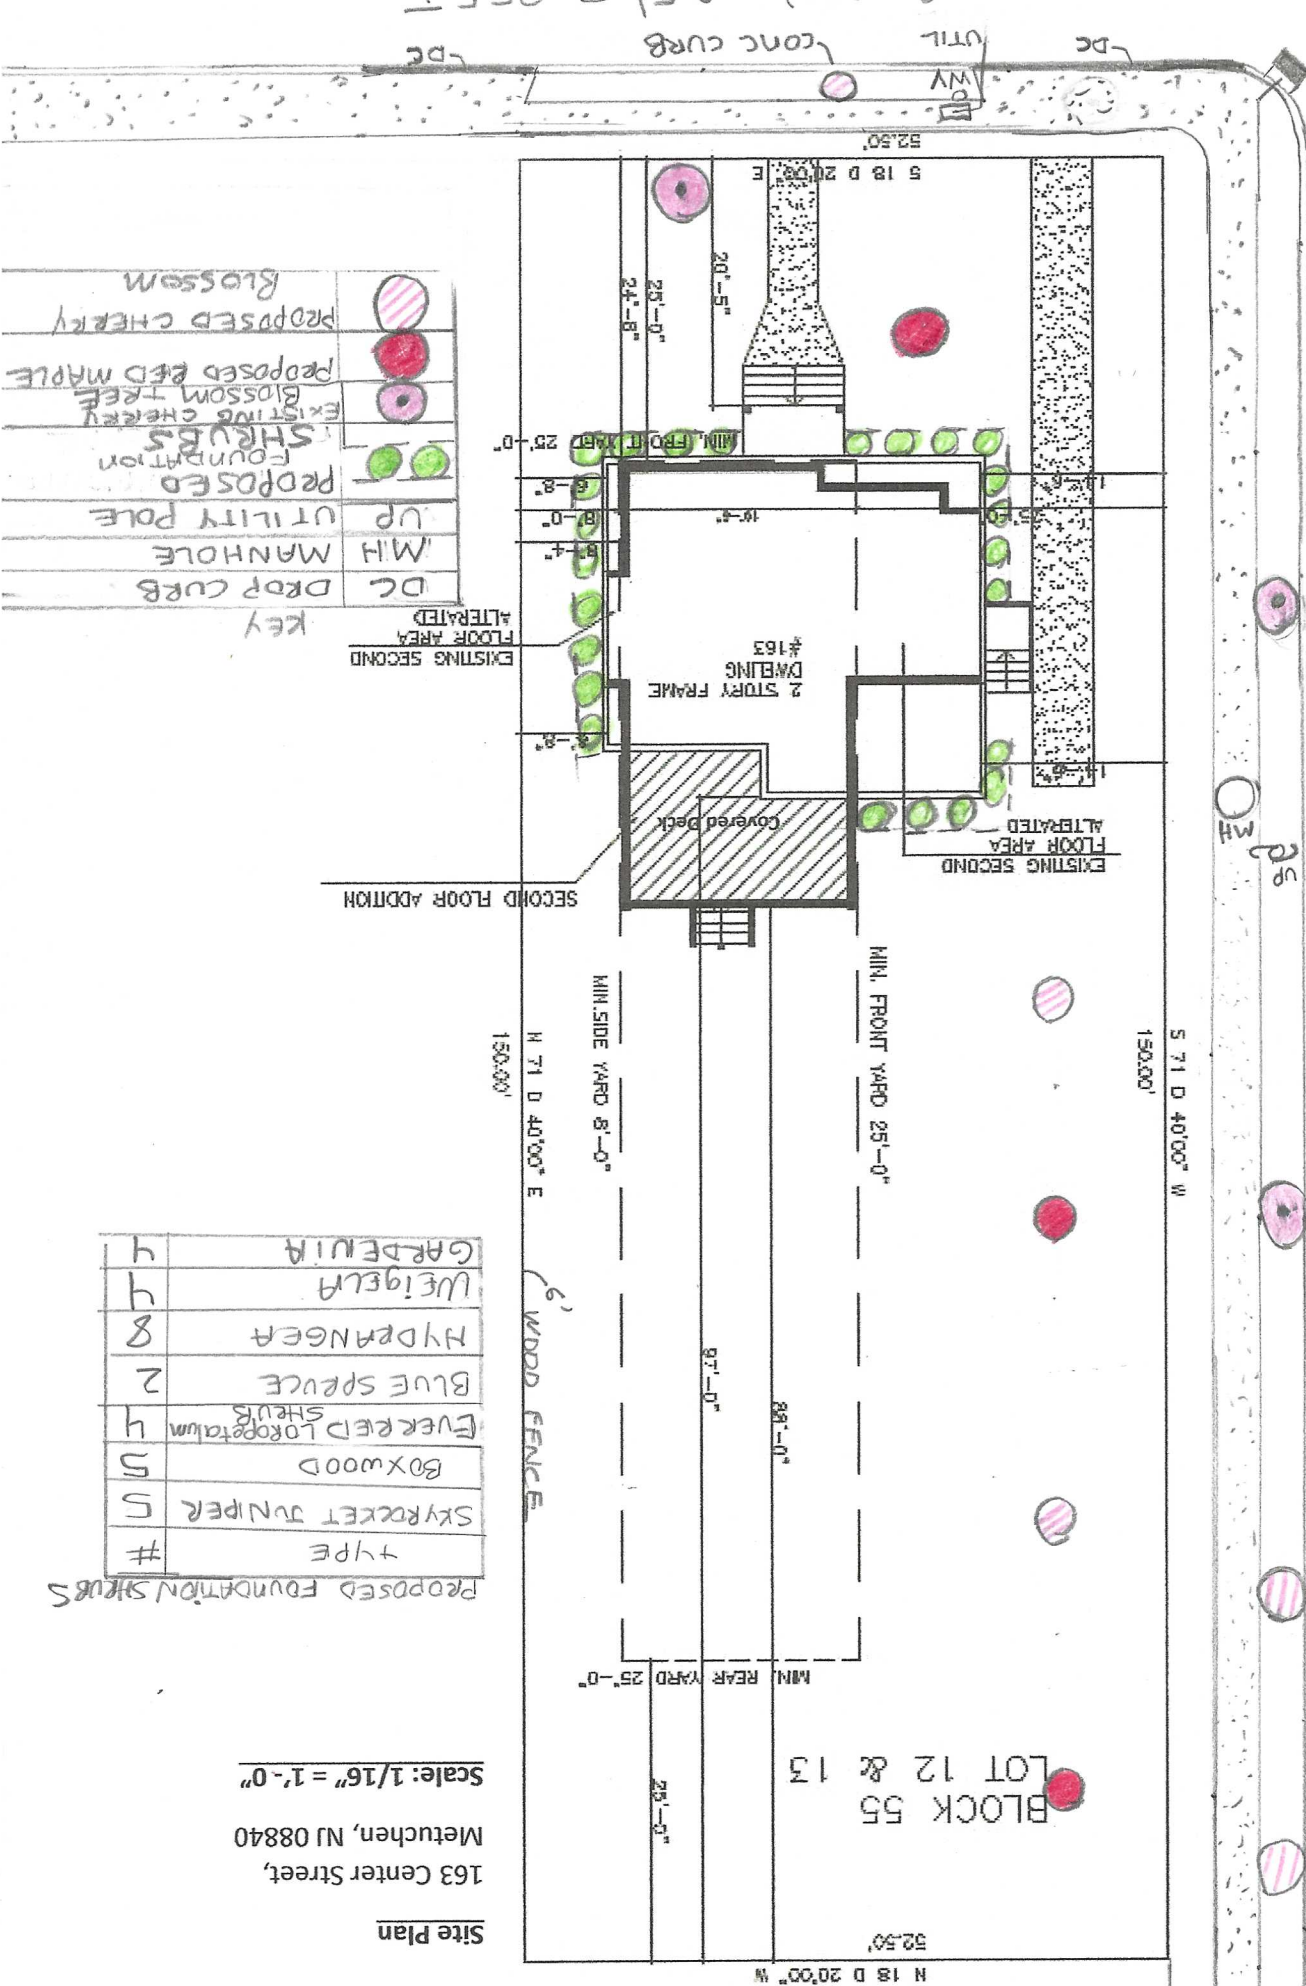

LANDSCAPE PLAN

MAPLE (60' WIDE) AVENUE

KEY

DC	DROP CURB	
MH	MANHOLE	
UP	UTILITY POLE	
PROPOSED	FOUNDATION SHRUBS	
EXISTING	CHEEKY BLOSSOM TREE	
PROPOSED	RED MAPLE	
PROPOSED	CHEEKY BLOSSOM	

PROPOSED FOUNDATION SHRUBS

#	TYPE	SKYRCKET JUNIPER	BOXWOOD	EVERKID LOROPETALUM SHRUBS	BLUE SPURGE	HYDRANGEA	WEIGELIA	GARDENIA
5		5	5	4	2	8	4	4

Site Plan
 163 Center Street,
 Metuchen, NJ 08840
 Scale: 1/16" = 1'-0"